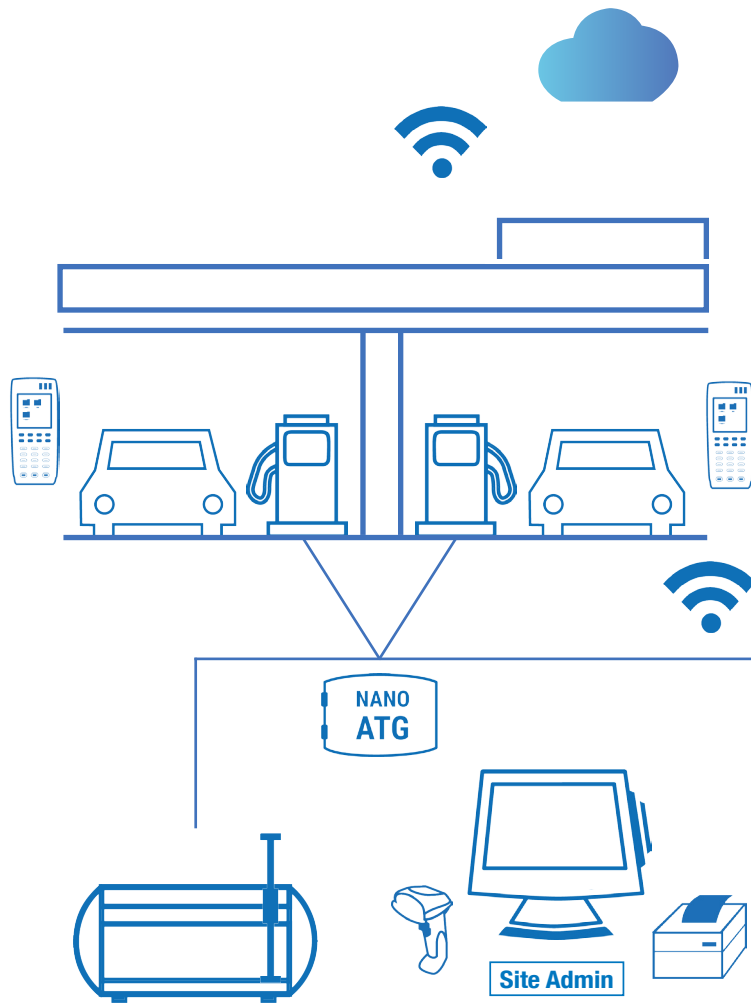

ARCHITECTURE